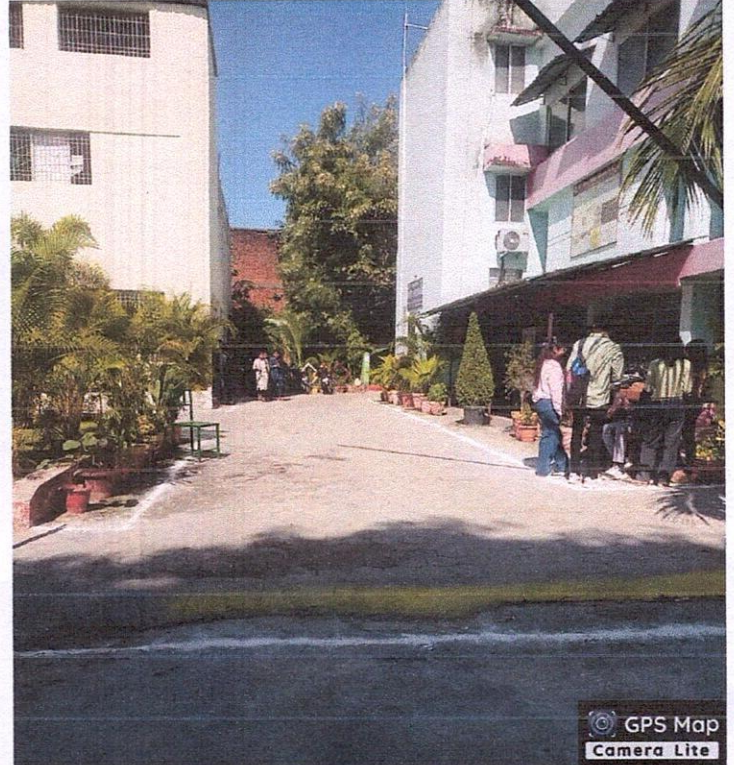

GPS Map
Camera Lite

7Mj435f9+5w, 7Mj4434ph+7w, Bilaspur, Chhattisgarh 495001, India

Latitude
22.0748936°

Longitude
82.1648302°

Local 01:48:17 PM
GMT 08:18:17 AM

Altitude 267 meters
Monday, 27.01.2025

ATTESTED

PRINCIPAL
D.P. WIPRA
Bilaspur

Tactile Pathway & Pathway